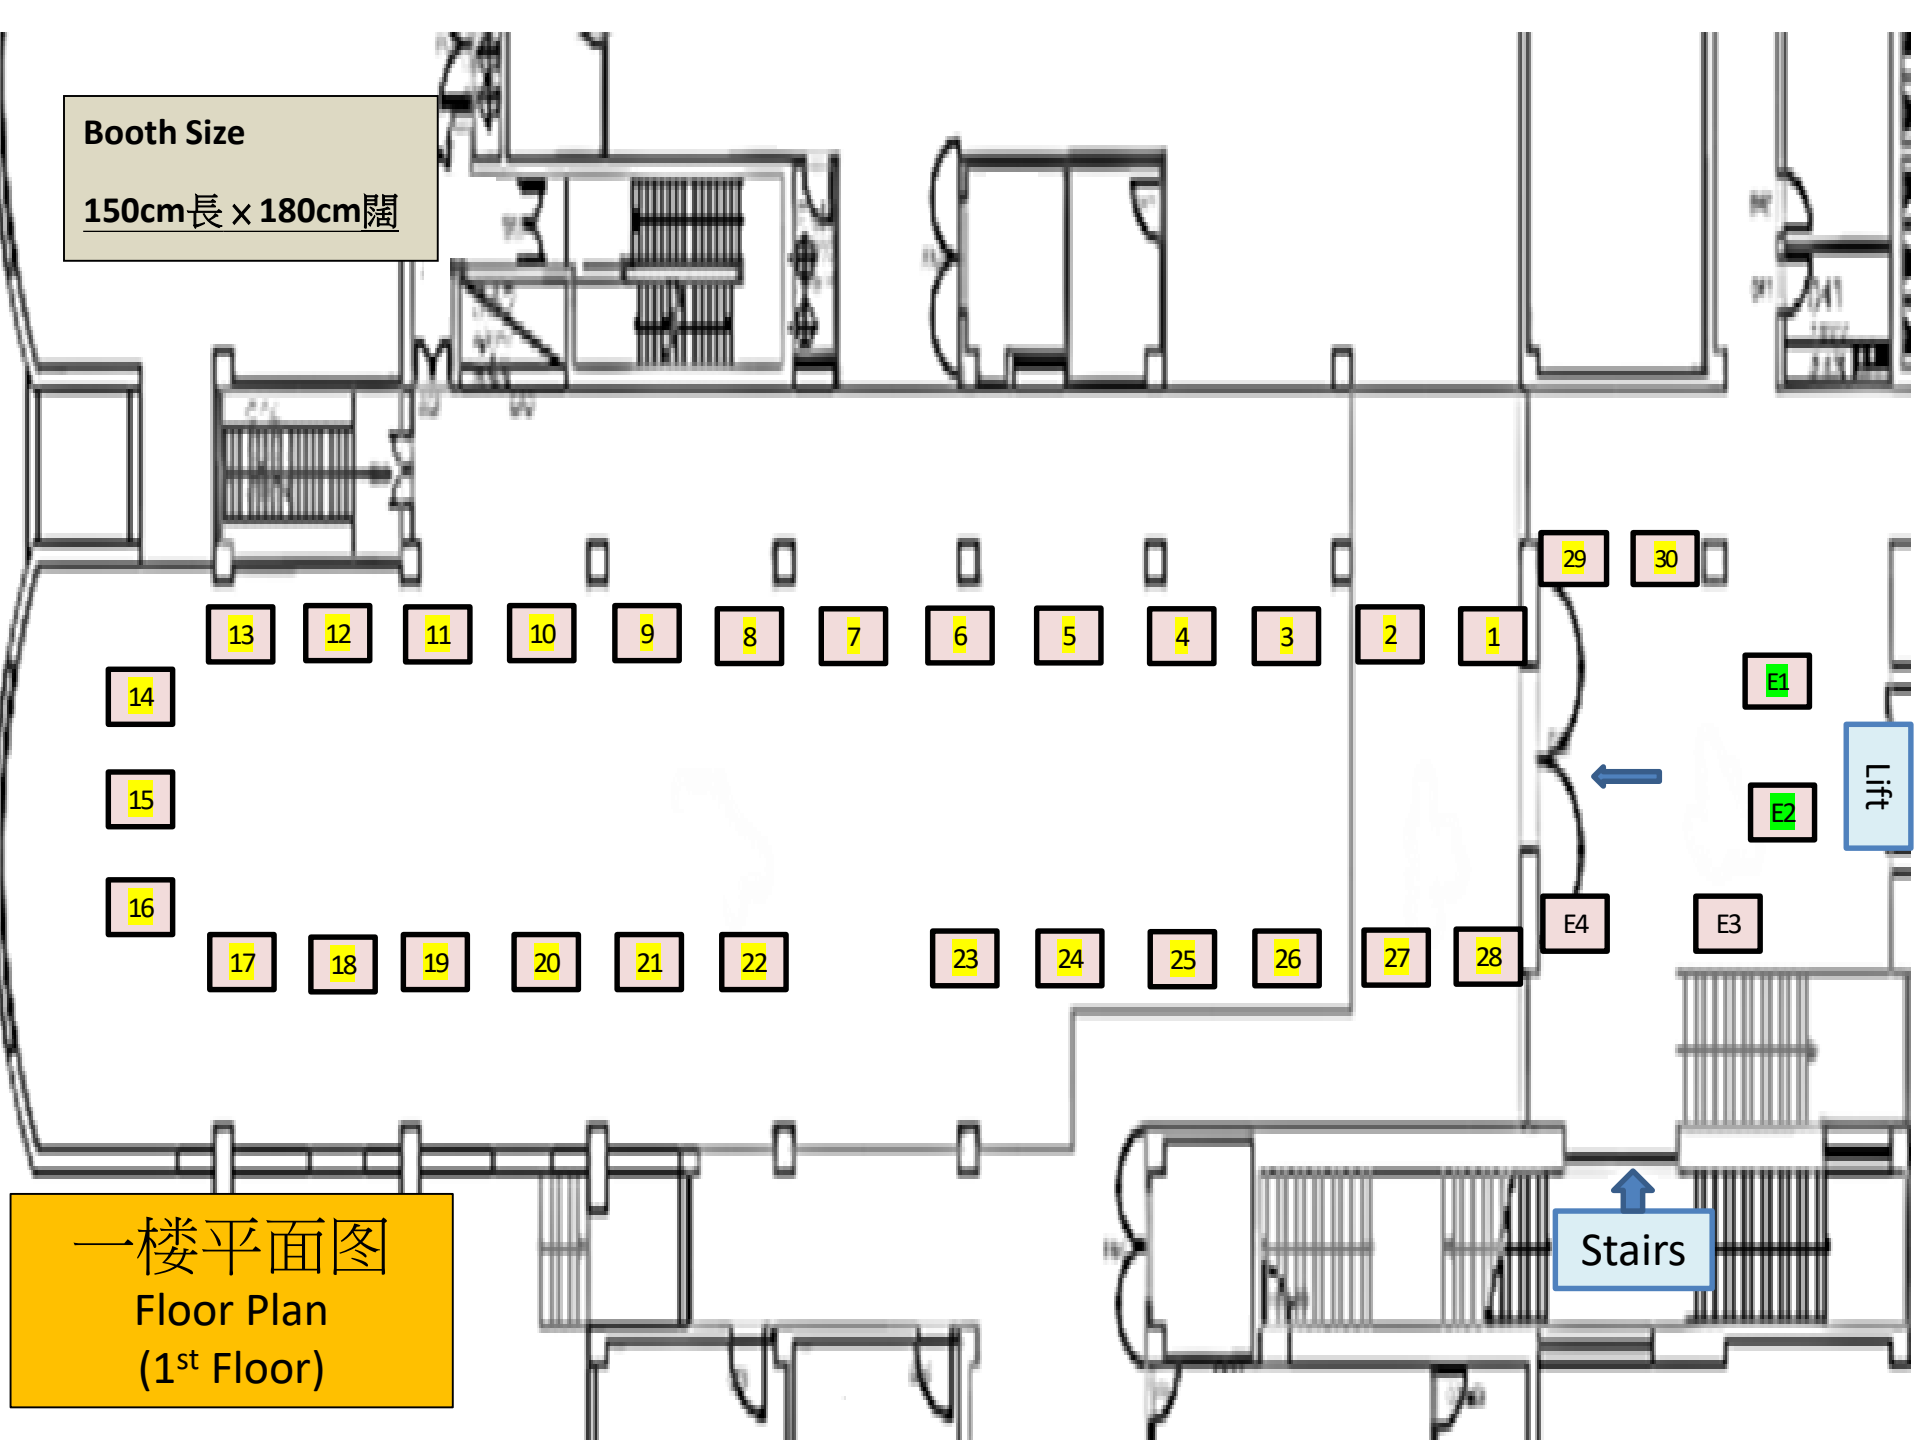

Bank of China Limited Macau Branch

E3

E4

Booth Size

150cm長 × 180cm闊

一樓平面图
Floor Plan
(1st Floor)

IFTM Career Day (3 March 2022)

Booth no.