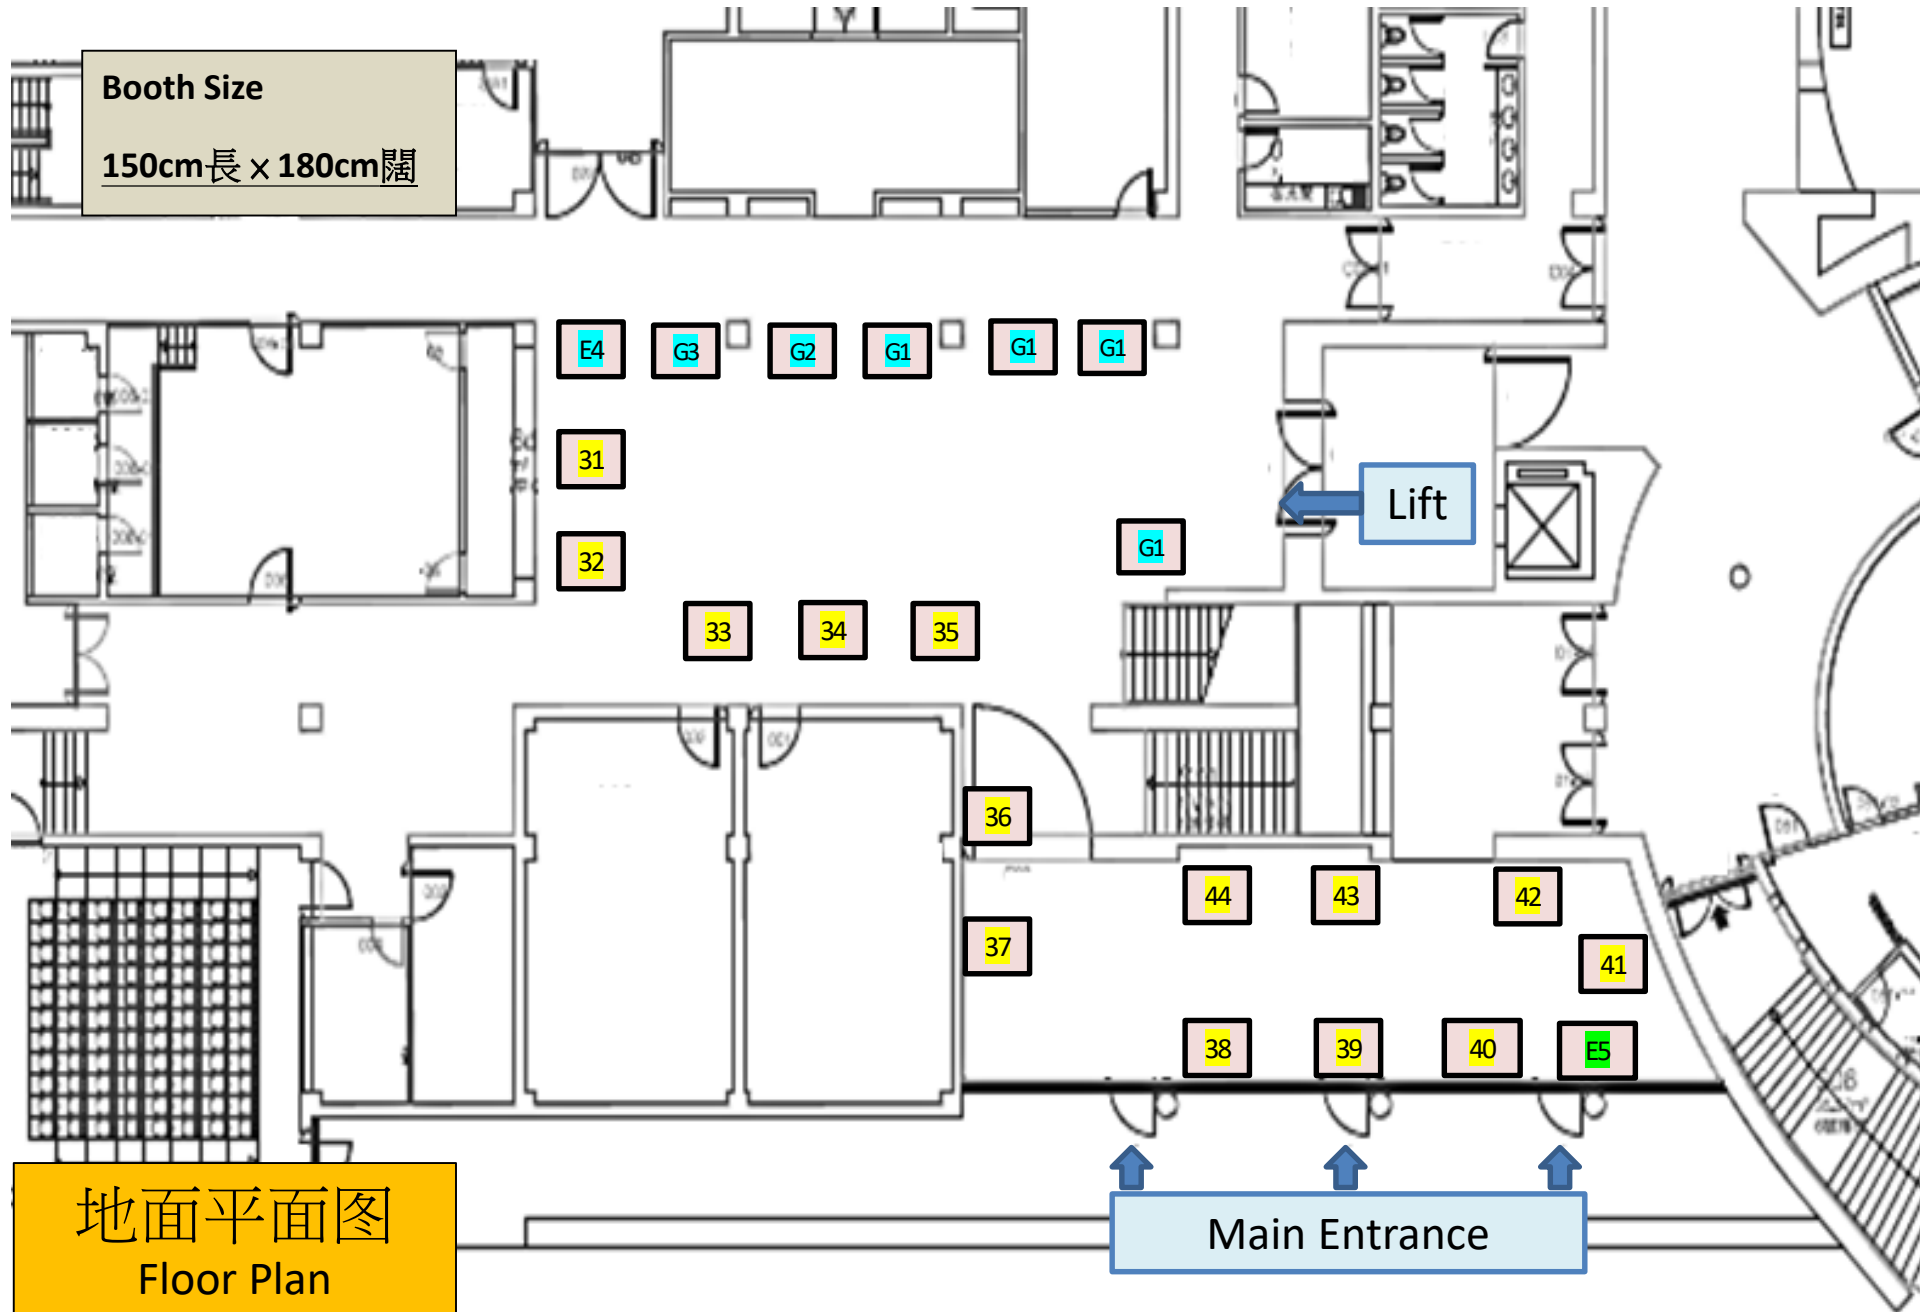

(G3) Nidus (International) Group Limited

(G4) LN Garden Hotel Guangzhou

(G5) Guangzhou Lingnan Garden Dajiaoshan Hotel Development Co., Ltd

(G6) China Hotel, Guangzhou China

(G7) Bvlgari Hotel Shanghai

Booth Size

150cm長 × 180cm闊

地面平面图
Floor Plan
(Ground Floor)

Main Entrance

Lift